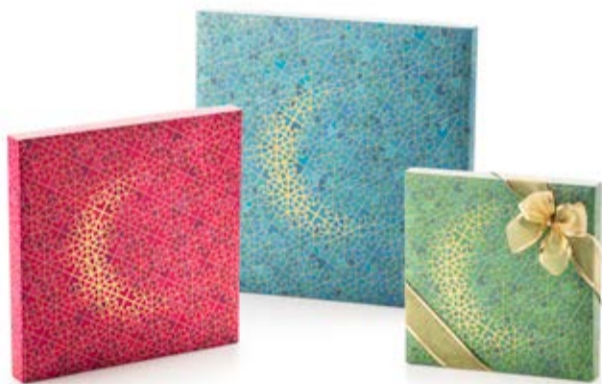

CRESCENT

A modern Arabesque design, featuring three unique colours and adorned with a gold crescent moon

CONTENTS	LARGE P50003253	EXTRA LARGE P50003254
ORGANIC PLAIN DATES	965g / AED 285	1705g / AED 460
FILLED DATES	865g / AED 325	1950g / AED 660
ASSORTED PLAIN & FILLED DATES	920g / AED 310	1950g / AED 600
DATE CHOCOLATES	405g / AED 310	725g / AED 515
ORIGIN CHOCOLATES	400g / AED 310	775g / AED 545
TRUFFLES	600g / AED 430	—
CHOCOLATES & TRUFFLES	465g / AED 350	835g / AED 580